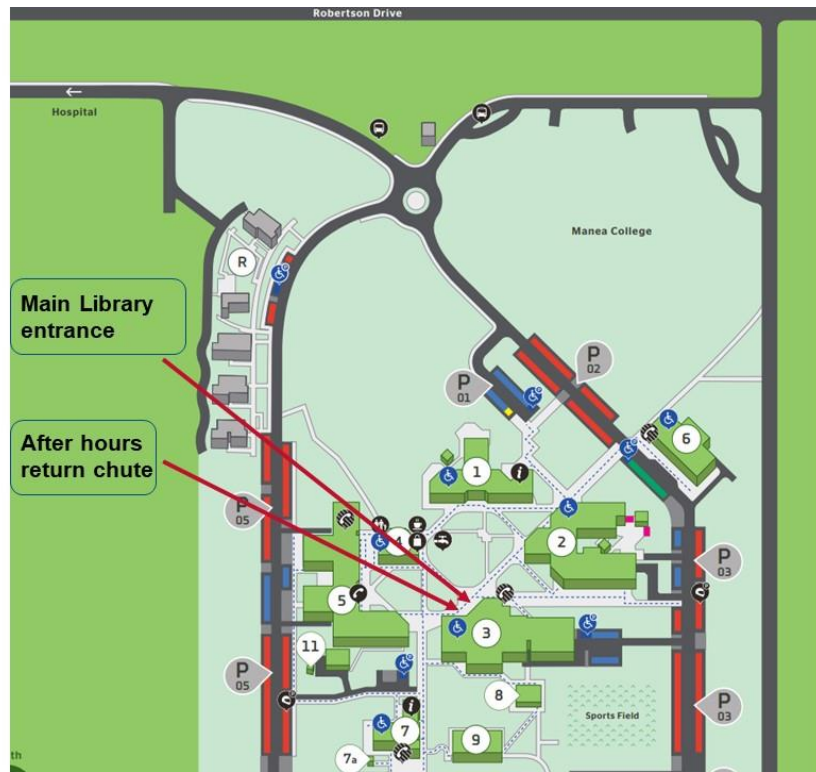

ECU Library return chute locations

Joondalup Campus Library – Building 31

Mount Lawley Campus Library – Building 8

South West Campus Library – Building 3

More maps

For [downloadable and extended maps](#) visit the ECU website.